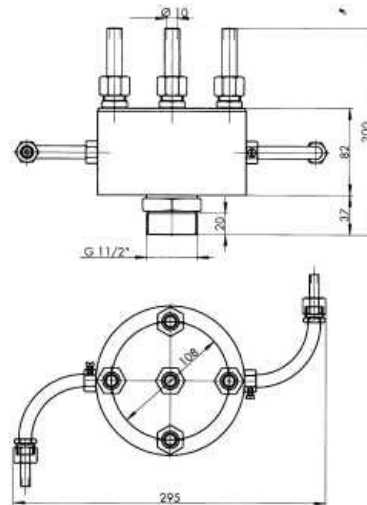

Moving Nozzles

Pirouette

Rotating

Rotating nozzle RO 5-10 E

For more information Please visit our website

www.exclusivefountains.co.uk