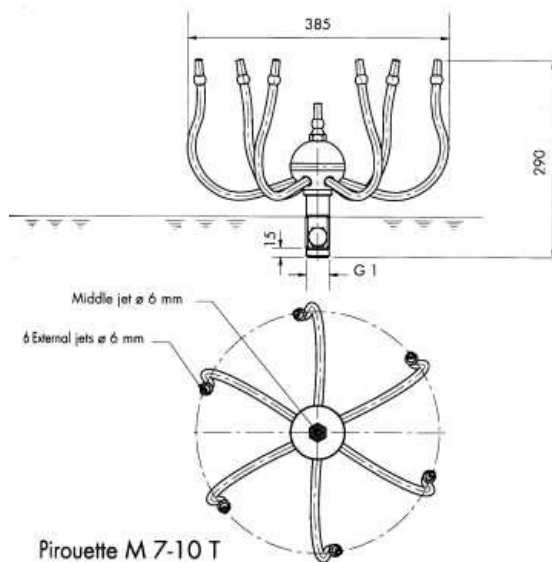

Moving Nozzles

Pirouette

Rotating

Rotating nozzle RO 5-10 E

For more information Please visit our website

www.exclusivefountains.co.uk