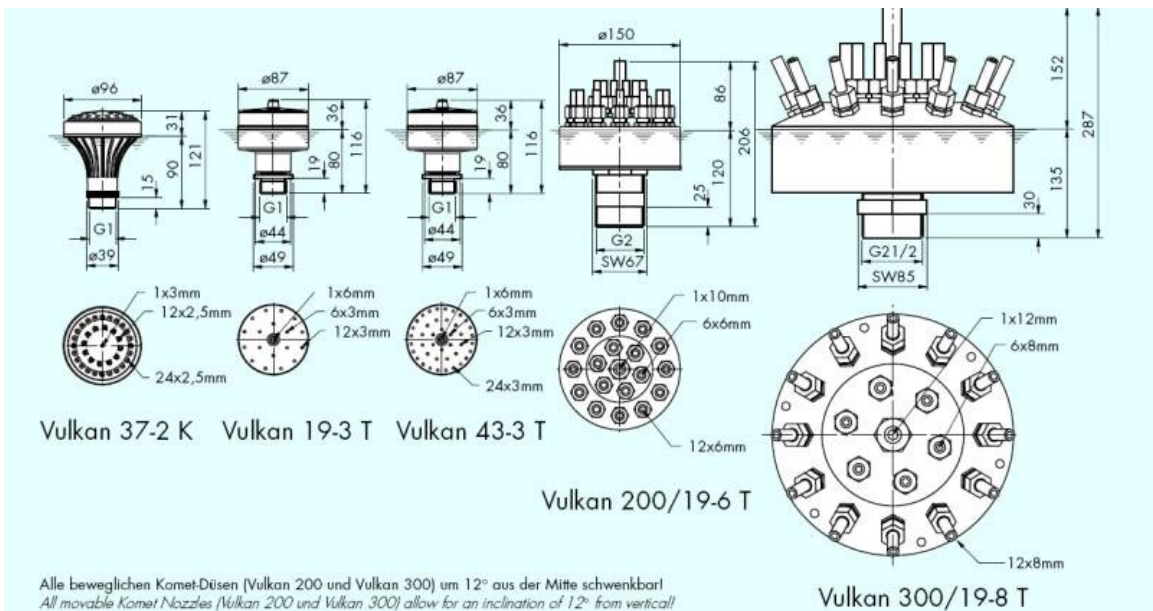

Vulkan Nozzles

37-2,5K

19-3T*

43-3T

200 /19-6T

300 / 19-8T

Please note the 19-3T Is OBSOLETE

All but the 37-2,5k are made from brass