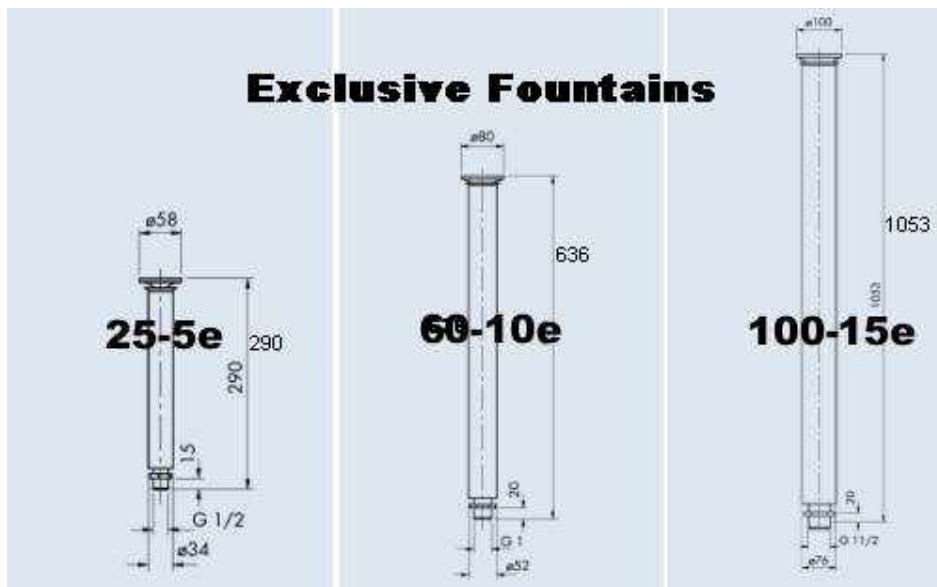

Lava Nozzles

Lava nozzles are made from stainless steel and are almost silent in operation. Ideal for reception area fountains.

For more information Please visit our website

www.exclusivefountains.co.uk