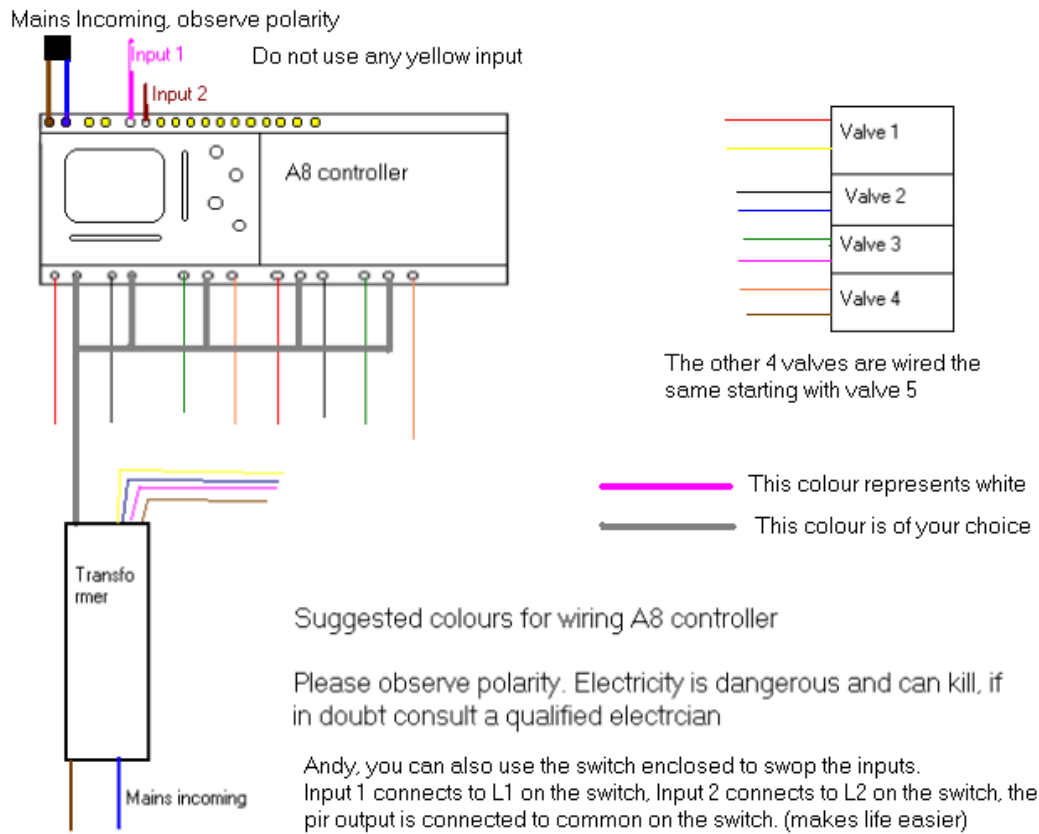

# A8 wiring (suggested colours)

[www.exclusivefountains.co.uk](http://www.exclusivefountains.co.uk)